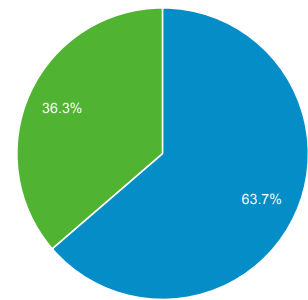

Jan 1, 2013 - Dec 31, 2013

Audience Overview

All Visits
100.00%

Overview

96,334 people visited this site

■ New Visitor ■ Returning Visitor

| Language | Visits | % Visits |
|--------------|---------|----------|
| 1. en-us | 103,519 | 69.74% |
| 2. en-gb | 12,646 | 8.52% |
| 3. ar | 12,475 | 8.40% |
| 4. ar-ae | 5,685 | 3.83% |
| 5. en | 4,826 | 3.25% |
| 6. (not set) | 1,719 | 1.16% |
| 7. ar-sa | 1,555 | 1.05% |
| 8. fr | 1,303 | 0.88% |
| 9. en_gb | 390 | 0.26% |
| 10. zh-cn | 314 | 0.21% |