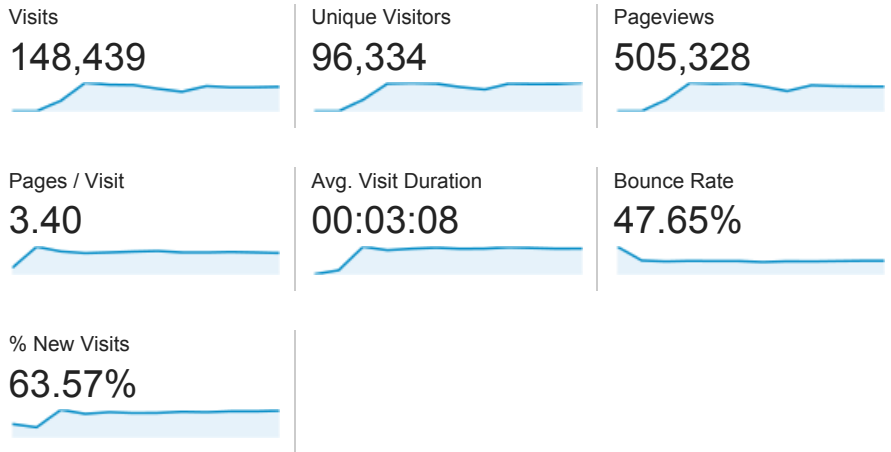

Jan 1, 2013 - Dec 31, 2013

Audience Overview

All Visits
100.00%

Overview

96,334 people visited this site

■ New Visitor ■ Returning Visitor

| Language | Visits | % Visits |
|--------------|---------|----------|
| 1. en-us | 103,519 | 69.74% |
| 2. en-gb | 12,646 | 8.52% |
| 3. ar | 12,475 | 8.40% |
| 4. ar-ae | 5,685 | 3.83% |
| 5. en | 4,826 | 3.25% |
| 6. (not set) | 1,719 | 1.16% |
| 7. ar-sa | 1,555 | 1.05% |
| 8. fr | 1,303 | 0.88% |
| 9. en_gb | 390 | 0.26% |
| 10. zh-cn | 314 | 0.21% |